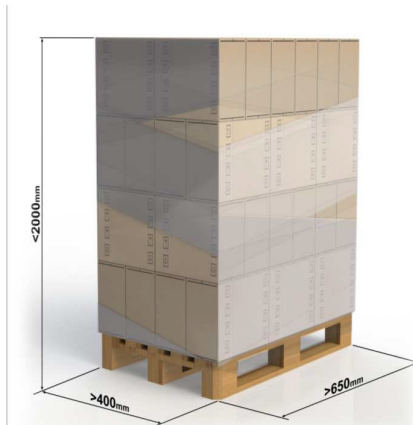

676, MONARCH AVE, UNIT 6,

AJAX, ON L1C 4G2

Tel : 905-428-3444

Web : www.frommpackaging.ca

FM50

The cheap and labourfriendly alternative to film wrapping by hand.

With the FM50 EasyWrap® hand wrapping of small series of pallets becomes a pleasant and work-friendly activity. It is no longer necessary to crawl or walk around a pallet with the film roll in your hand. This protects the arms and back of your employees.

Tightly wrapped pallets

The FM50 EasyWrap® results in; regular and tightly wrapped pallets, with a minimum film usage. You can wrap a range of types, sizes and weights of pallets in an instant.

Easy operation